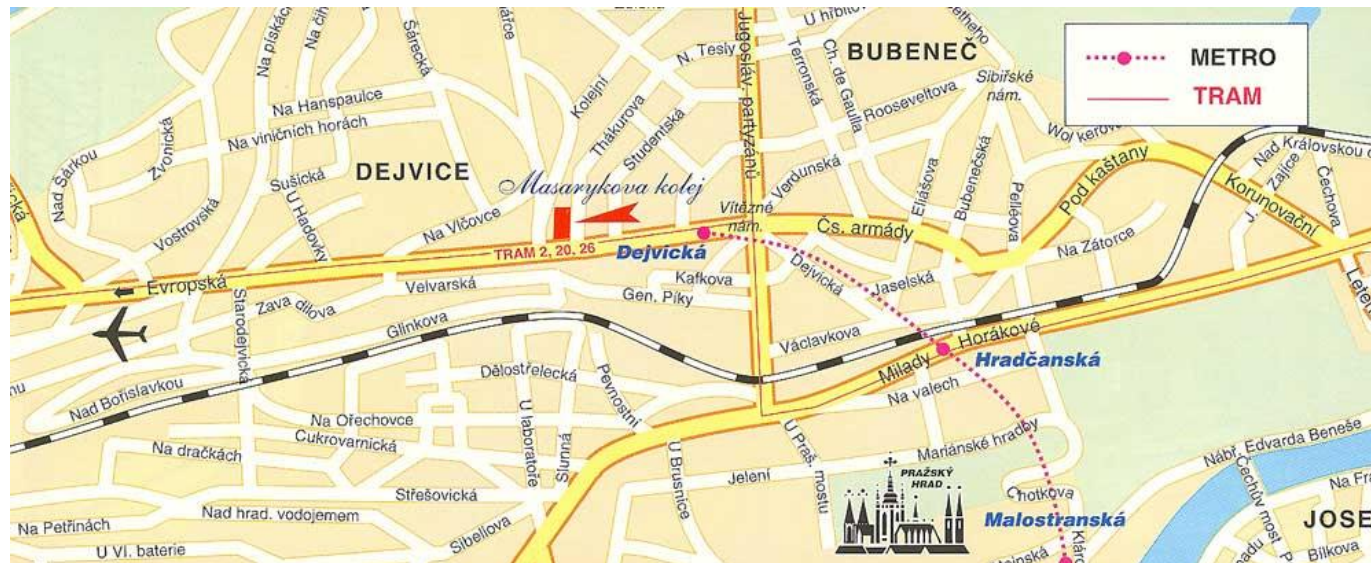

# Venue

## Congress Centre at Masaryk Hall of Residence (Masarykova kolej)

Address: Thakurova 1, 160 41 Prague, Czech Republic

The congress hall seats 200 attendants with various sitting order possibilities. Nearby the congress hall there are situated two classrooms with 40 and 20 seats, and gallery with 48 seats. The congress centre also includes a bar and a meeting room.

# Ground Plan of the Congress Centre